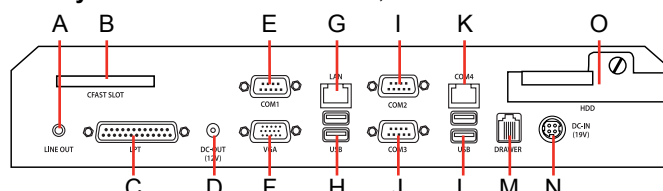

All product and company names are trademarks, service marks or registered trademarks of their respective owners. All features and specifications are subject to change without notice.

© 2016, Printed in U.S.A.

Lit-283